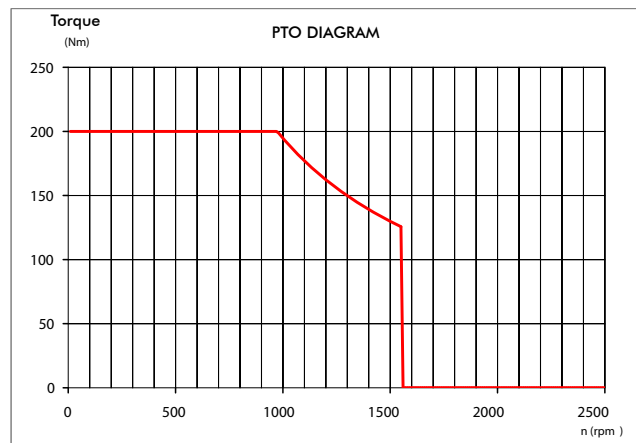

# New PTO for EATON gearbox with output SAE B

We are glad to inform you that new PTO's with SAE B output for left side gearbox EATON 6109A/8209A is now available among our products range.

The order code is:

- PTO with pneumatic control: **052-024-00520**

Gearbox	PTO code	Version	Pto ratio@1000 eng.rpm	Max torque Nm	Mounting side	Output	Rotation	Mounting kit	Weight Kg
EATON 6109A EATON 8209A LEFT SIDE	052-24-520	52	See index	200	Left	Rear	Acw	154-3-3053	11,4